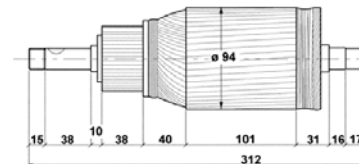

price during launch period:
219,00 Euro
(sale price : 225,00)
in combination with B/holder:
290,00 Euro