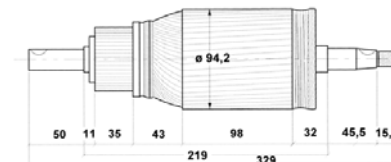

price during launch period:
224,00 Euro
(sale price : 225,00)
in combination with B/holder:
295,00 Euro