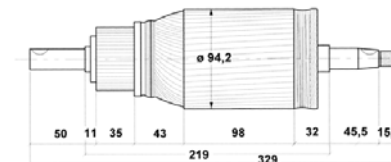

price during launch period:
224,00 Euro
 (sale price : 225,00)
 in combination with B/holder:
295,00 Euro

AM 836005 8x28x30,5 B.Holder repl: 2 134 336 005
 16.903.557
AM 836005 8x28x30,5 Brushes repl: 2 137 014 026
 19.770.290